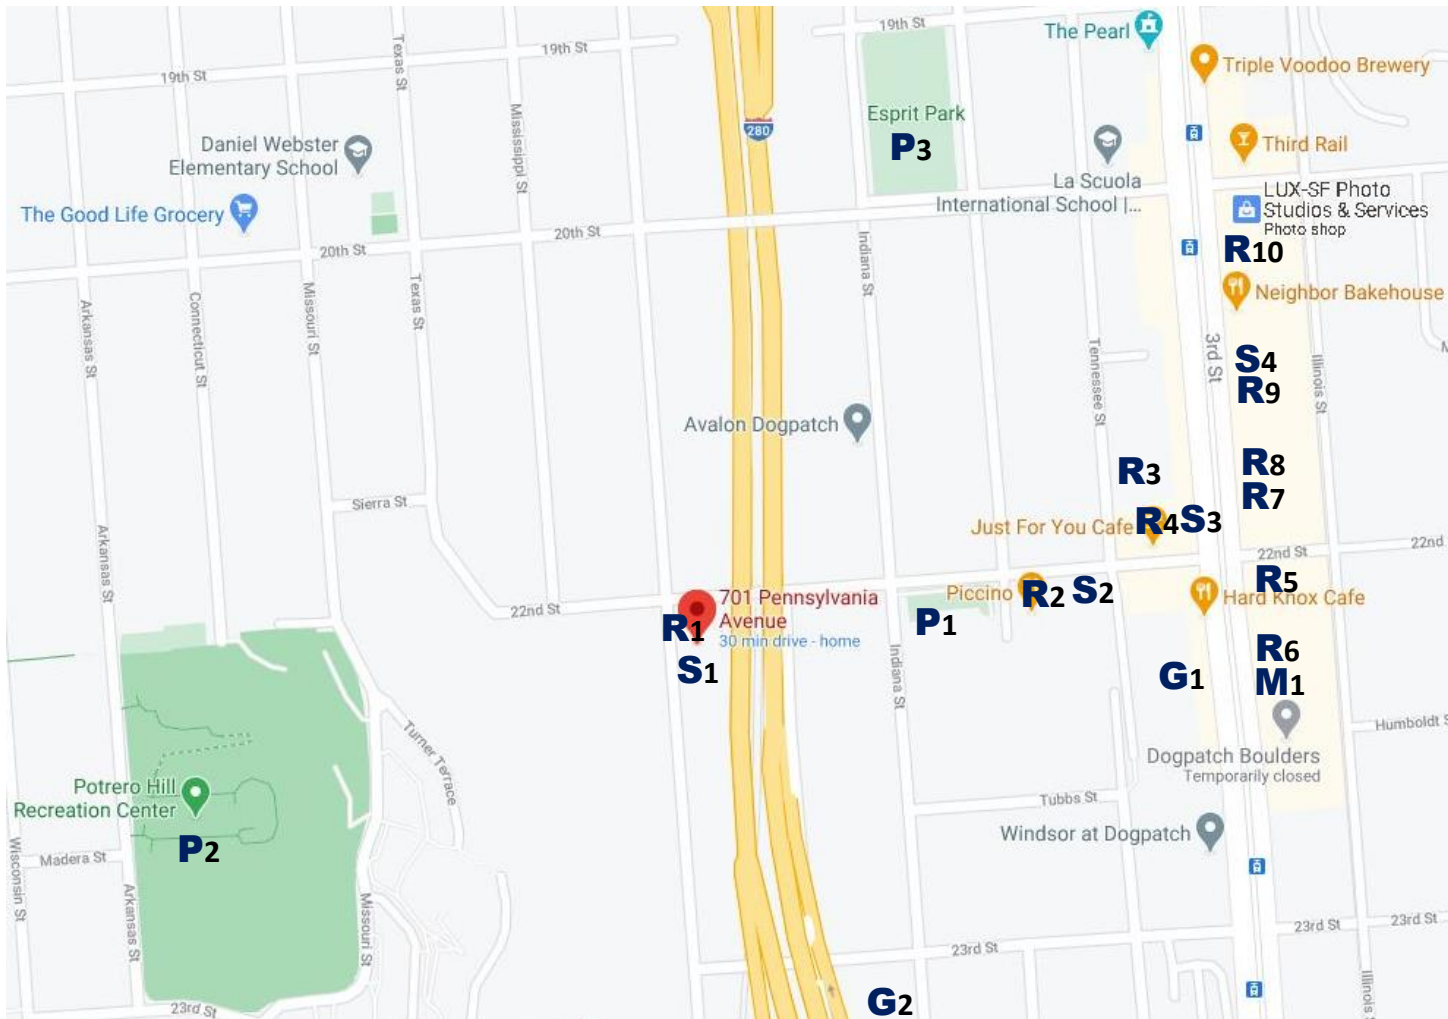

701 Pennsylvania Ave, #202 - Neighborhood Community

R Restaurants, Cafes, Bars, Bakeries

& Food Shops

1. La Stazione Coffee & Wine Bar
701 Pennsylvania/22nd St
2. Piccino
1001 Minnesota/22nd St
3. Marcella's Lasagneria
1099 Tennessee/22nd St
4. Just For You Cafe
732 22nd St/Tennessee
5. Magnolia Brewing - Dogpatch
2505 3rd St/22nd St
6. Recchiuti Confections
2565 3rd St, #225/22nd St
7. Gilberth's Rotisserie & Grill
2427 3rd St/22nd St
8. Ungrafted
2419 3rd St/20th St
9. La Fromagerie Cheese Shop
2425 3rd St/22nd St
10. The Plant Cafe Organic
2335 3rd St/20th St

P Park, Playground & Recreational Center:

1. Woods Yard Park (22nd St & Minnesota)
2. Potrero Hill Recreation Center/Playground
(801 Arkansas/Madera)
3. Esprit Park (19th St & Minnesota)

Transportation:

Caltrain: 22nd St/Pennsylvania

MUNI Bus Line: T

M Museum:

1. Museum of Craft & Design
2569 3rd St/22nd St

G Gyms:

1. 3rd Street Boxing Gym
2576 3rd St/22nd St
2. CrossFit 415
1278 Indiana/23rd St

S Stores/Shops:

1. Paw Patch Pastries & Pet Boutique
701 Pennsylvania/22nd St
2. Modern Nail Bar
803 22nd St/22nd St
3. Reno's Liquors
728 22nd St/3rd St
4. Velocipede Cyclery
2425 3rd St/22nd St